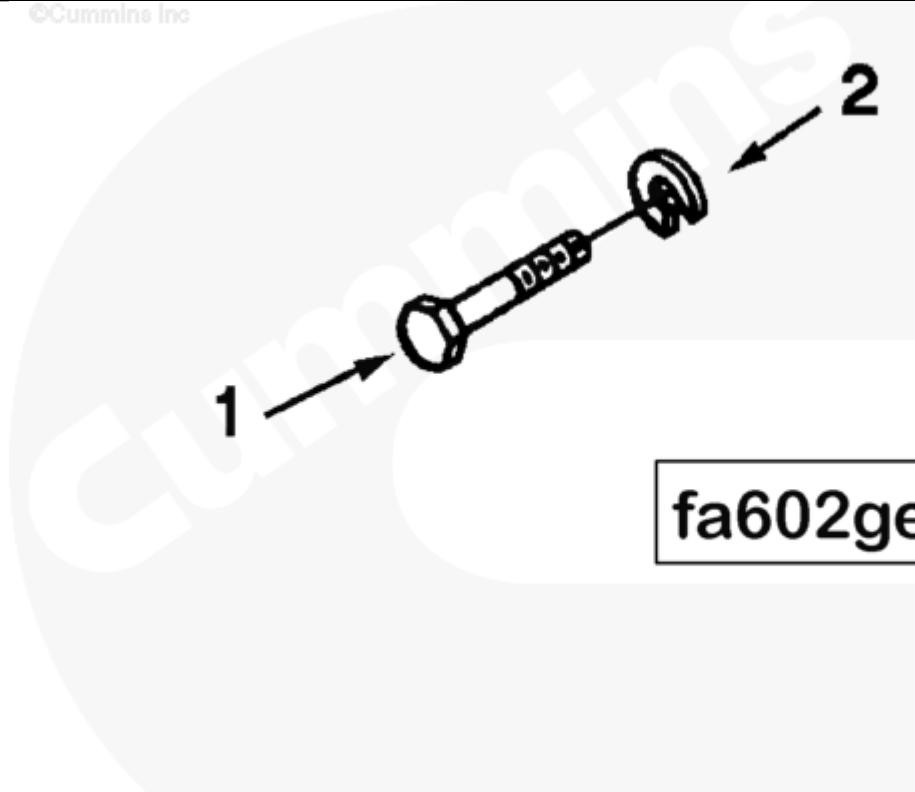

## Parts Catalog - Option Detail

Electronic Parts Catalog - Option Detail				
Option	Group	Graphic	Film Card	Date
FA6717	08.03	fa602ge	K38	05-DEC-95
<b>Engines</b>	GTA38, K38, KTA38GC CM558, QSK38 CM2150 K106, QSK38 CM2150 MCRS, QSK38 CM850 MCRS			

©Cummins Inc

[SMALL](#) | [MEDIUM](#) | [LARGE](#)

Cart	Ref No	Part Number	Part Description	Required	Remarks
<a href="#">View My Cart</a>					
		<a href="#">FA6717</a>	Fan Hub		<a href="#">Front gear cover mounting...(More)</a>
					parts for use with remote
					cooling systems, heat
					exchanger without raw water
					pumps, and front power take
					off. Cannot be used with
					Cummins mounted radiator

					cooling systems.
<input type="checkbox"/>	1	S 153	Hexagon Head Cap Screw	3	7/16 - 14 X 5 in.
<input type="checkbox"/>	2	S 610	Lock Washer	3	7/16 in.

© 2019 Cummins Inc., Box 3005, Columbus, IN 47202-3005 U.S.A.  
 Terms of Use and Disclaimers | Recommended System Requirements  
 Need Assistance? Please click on the Contact Us button in the top right corner of any page.